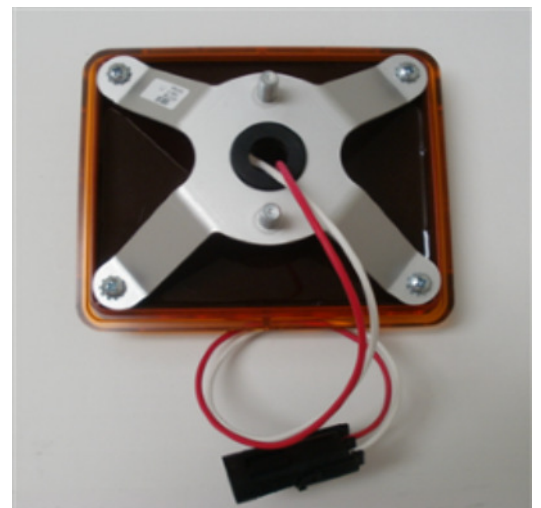

***4" X 5" RECTANGULAR
(ACTUAL SIZE:
4.625" X 5.5")**

***VERTICAL OR
HORIZONTAL MOUNT**

***UNIQUE POTTED
DESIGN**

***REPLACES HELLA
65xxx SERIES**

***AVAILABLE IN 12 VOLT
ONLY**

***INCLUDES INTEGRAL
WIRING WITH PACKARD
CONNECTORS**

1/2012

84121CB-PWR 12V

**CLEAR/WHITE BACK UP
2 WAY PACKARD CONNECTOR
\$73.00 ea.**

84121AB-PWR 12V

**AMBER TURN
2 WAY PACKARD CONNECTOR
\$72.00 ea.**

84121RB-PWR 12V

**RED, STOP/TAIL/TURN
3 WAY PACKARD CONNECTOR
\$63.00 ea.**

**ALL INCLUDE MOUNTING
BRACKET (WITH STUDS AND
LOCKNUTS) AND INTEGRAL
WIRING WITH SEALED PACKARD
CONNECTOR**